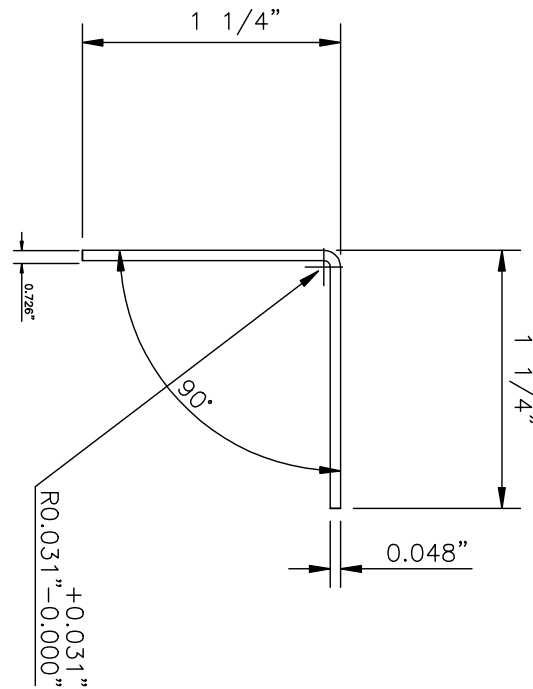

GSH J82 CORNER GUARD 90° DOOR EDGE

GallerySpecialty.com
1.800.267.1236

676 Petrolia Road, Toronto, ON, Canada M3J 2V2
Tel: 416.667.9593 Fax: 416.667.0806
Email: info@galleryspecialty.com

All product specifications are subject to change. For the most updated product features, contact our customer service department Toll Free at 1.800.267.1236

©2019 Gallery Specialty Hardware Ltd.

**NOTE: OTHER SIZES AVAILABLE
MADE TO ORDER P.O.A.**