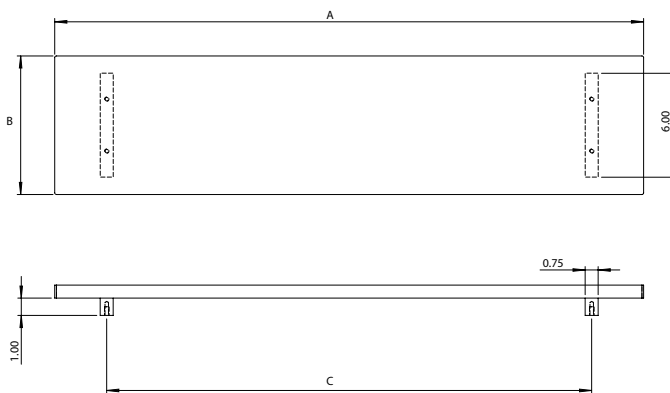

GSH 535 ARBORITE PUSH/ PULL BAR

GallerySpecialty.com
1.800.267.1236

- 3/4" Satin Black Standard (other colours available)
- Available Through Bolt or Back to Back mounting
- Specify A, B, C dimensions and Mounting
- Optional Engraving Available