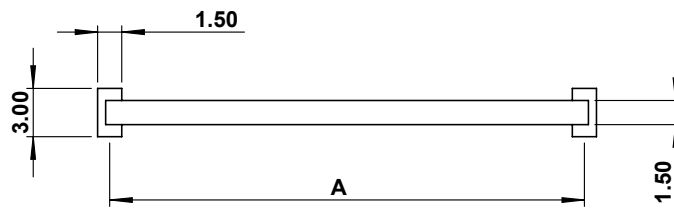

GSH 800 GUARD BAR 1/2" X 1-1/2" FB C/W 1-1/2" X 3" BP

GallerySpecialty.com
1.800.267.1236

- All Aluminum or Stainless Steel Construction (Type 304)
- C28, C32D, and C32
- Specify "A" Dimension
- Through Bolt Mounting and Back to Back Available
- Note: Colour Anodized Finishes Also Available