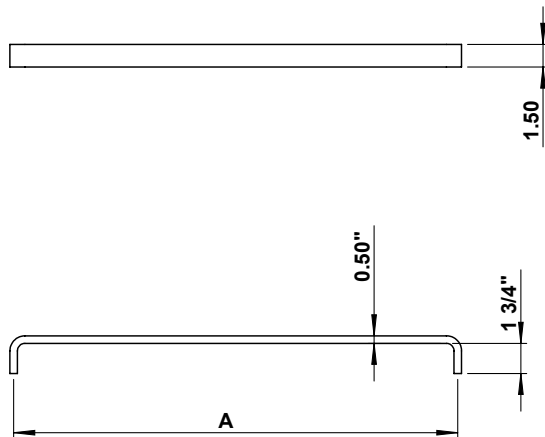

GSH 801X GUARD BAR ½" X 1-½" FLAT BAR

GallerySpecialty.com
1.800.267.1236

- All Aluminum or Stainless Steel Construction (Type 304)
- C28, C32D, and C32
- Specify "A" Dimension
- Through Bolt Mounting and Back to Back Available
- Note: Colour Anodized Finishes Also Available