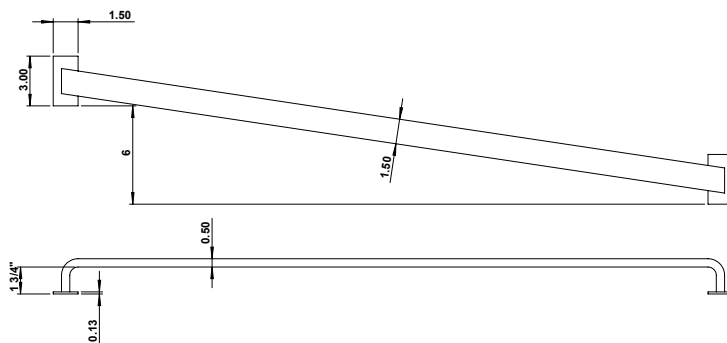

## GSH 802N GUARD BAR ½" X 1-½"

**Gallery™**  
specialty hardware ltd.

GallerySpecialty.com

1.800.267.1236

- Offset FB C/W 1-½" X 3" BP
- All Aluminum or Stainless Steel Construction (Type 304)
- C28, C32D, and C32
- Specify C/C Dimension
- Through Bolt Mounting and Back to Back Available
- Note: Colour Anodized Finishes Also Available