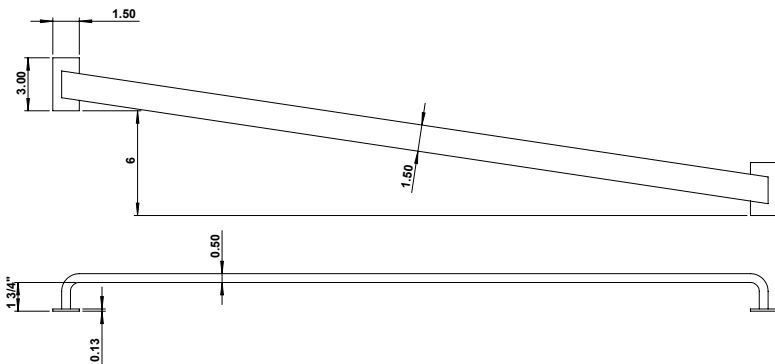

# GSH 802X GUARD BAR 1/2" X 1-1/2" FLAT BAR

GallerySpecialty.com  
1.800.267.1236

- All Aluminum or Stainless Steel (Type 304)
- C28, C32D, and C32
- Specify C/C Dimension
- Through Bolt Mounting and Back to Back Available
- Note: Colour Anodized Finishes Also Available