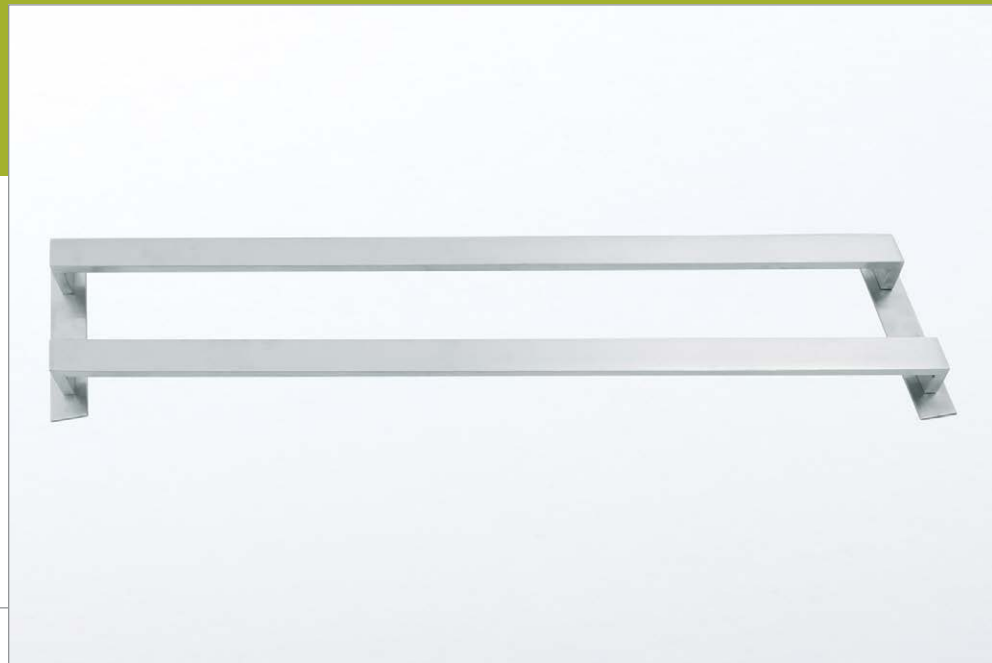

GSH 804N GUARD BAR 1/2" X 1-1/2"

GallerySpecialty.com
1.800.267.1236

- Double Offset Flat Bar C/W 1-1/2" X 8-1/2" Base Plates
- All Aluminum or Stainless Steel (Type 304)
- C28, C32D, and C32
- Specify Size
- Through Bolt Mounting and Back to Back Available
- Note: Colour Anodized Finishes Also Available