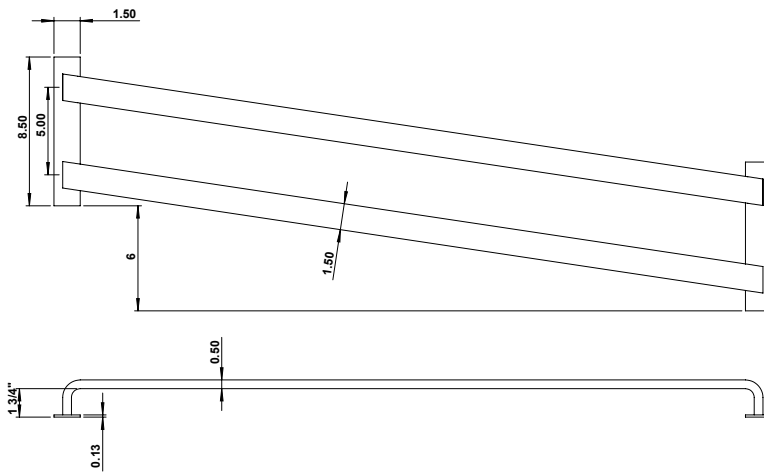

GSH 804N GUARD BAR 1/2" X 1-1/2"

GallerySpecialty.com
1.800.267.1236

- Double Offset Flat Bar C/W 1-1/2" X 8-1/2" Base Plates
- All Aluminum or Stainless Steel (Type 304)
- C28, C32D, and C32
- Specify Size
- Through Bolt Mounting and Back to Back Available
- Note: Colour Anodized Finishes Also Available