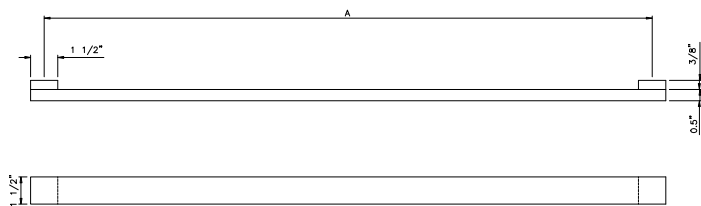

GSH 815 GUARD BAR 1/2" X 1-1/2" SINGLE FLAT BAR

GallerySpecialty.com
1.800.267.1236

- All Aluminum or Stainless Steel (Type 304)
- C28, C32D, and C32
- Specify Size "A"
- Through Bolt Mounting

676 Petrolia Road, Toronto, ON, Canada M3J 2V2
Tel: 416.667.9593 Fax: 416.667.0806
Email: info@galleryspecialty.com