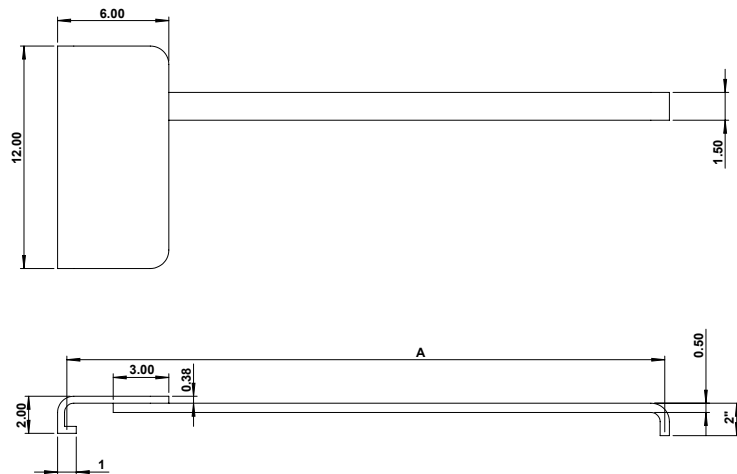

GSH 821 GUARD BAR 1/2" X 1-1/2"

GallerySpecialty.com
1.800.267.1236

- Straight Double Bar with Push Pad
- All Aluminum or Stainless Steel (Type 304)
- C28, C32D, and C32
- Specify Size "A" and handing
- Through bolt with acorn nuts