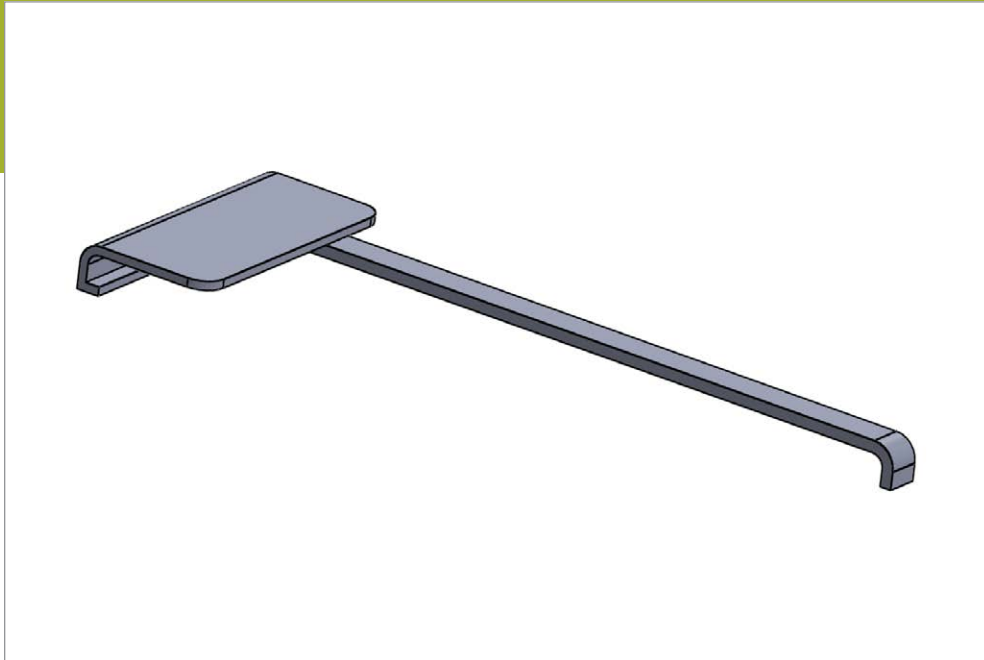

GSH 821 GUARD BAR 1/2" X 1-1/2"

GallerySpecialty.com
1.800.267.1236

- Straight Double Bar with Push Pad
- All Aluminum or Stainless Steel (Type 304)
- C28, C32D, and C32
- Specify Size "A" and handing
- Through bolt with acorn nuts