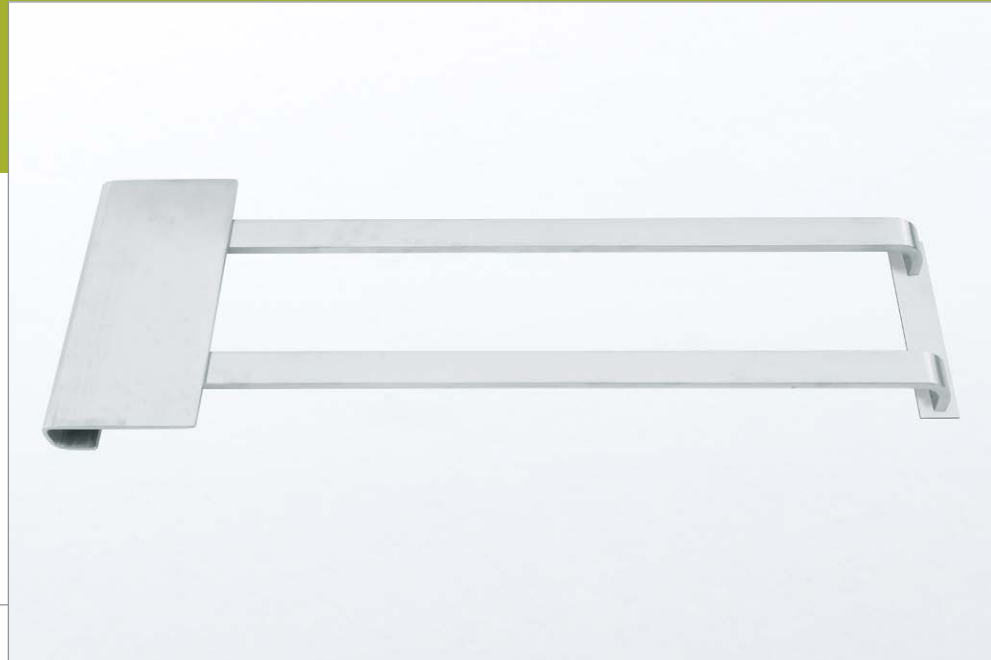

## GSH 822 GUARD BAR 1/2" X 1-1/2"

GallerySpecialty.com  
1.800.267.1236

- Straight Double Bar with Push Pad
- All Aluminum or Stainless Steel (Type 304)
- C28, C32D, and C32
- Specify Size "A"
- Through bolt with acorn nuts