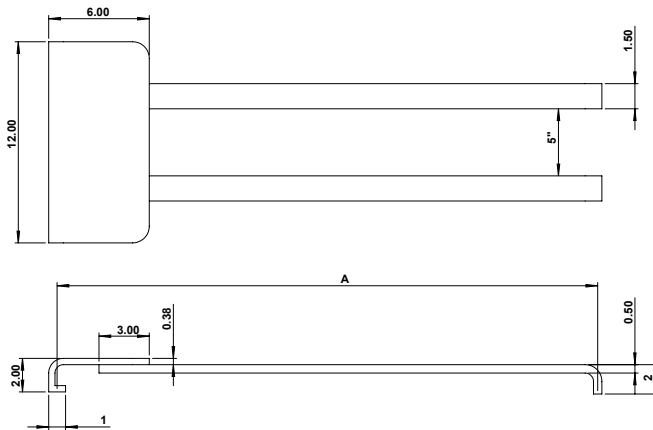

## GSH 822 GUARD BAR 1/2" X 1-1/2"

GallerySpecialty.com  
1.800.267.1236

- Straight Double Bar with Push Pad
- All Aluminum or Stainless Steel (Type 304)
- C28, C32D, and C32
- Specify Size "A"
- Through bolt with acorn nuts