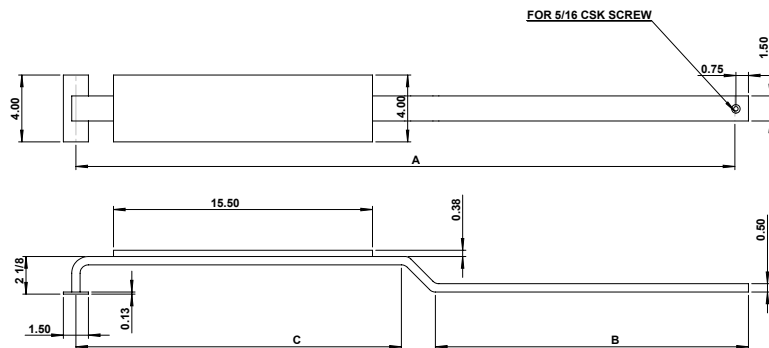

# GSH 837 GUARD BAR 1/2" X 1-1/2"

GallerySpecialty.com  
1.800.267.1236

- Straight Single Bar with Push Pad and 1-1/2" - 4" Base Plate
- All Aluminum or Stainless Steel (Type 304)
- C28, C32D, and C32
- Specify Size "A", "B" and "C"
- Surface Mounting