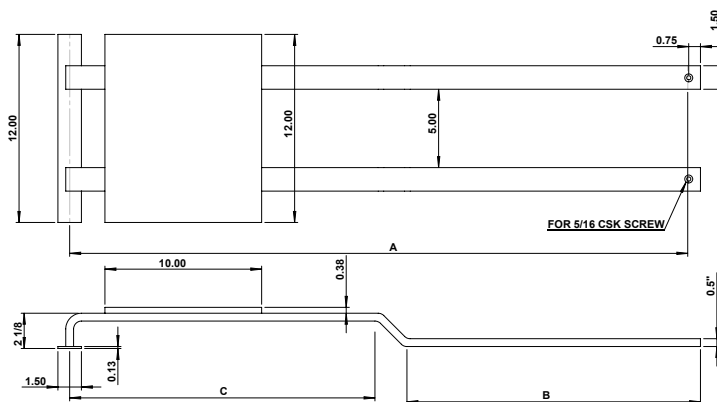

GSH 837D GUARD BAR 1/2" X 1-1/2"

GallerySpecialty.com
1.800.267.1236

- Straight Double Bar with Push Pad and 1-1/2" - 12" Base Plate
- All Aluminum or Stainless Steel (Type 304)
- C28, C32D, and C32
- Specify "A", "B", and "C"
- Surface Mounting