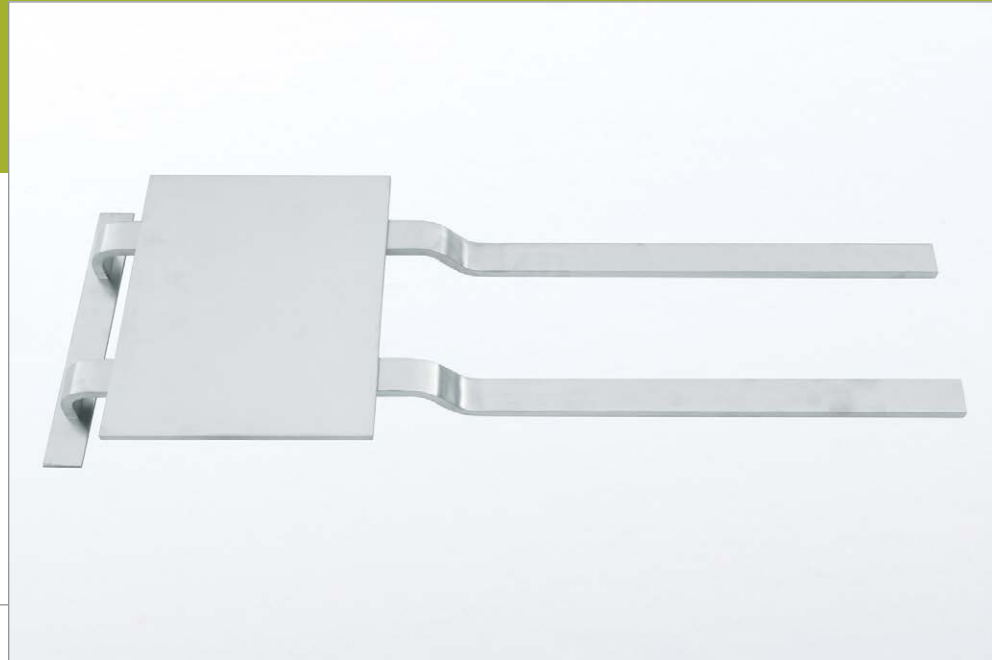

GSH 837D GUARD BAR 1/2" X 1-1/2"

GallerySpecialty.com
1.800.267.1236

- Straight Double Bar with Push Pad and 1-1/2" - 12" Base Plate
- All Aluminum or Stainless Steel (Type 304)
- C28, C32D, and C32
- Specify "A", "B", and "C"
- Surface Mounting