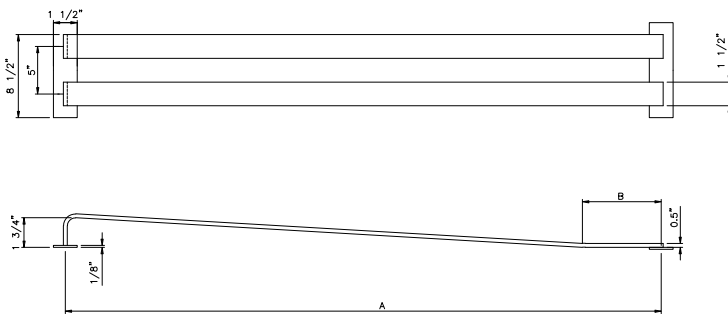

GSH 851D GUARD BAR 1/2" X 1-1/2"

GallerySpecialty.com
1.800.267.1236

- Double Bar C/W 1-1/2" X 8-1/2" Base Plate
- All Aluminum or Stainless Steel (Type 304)
- C28, C32D, and C32
- Specify "A", and "B"
- Surface Mounting