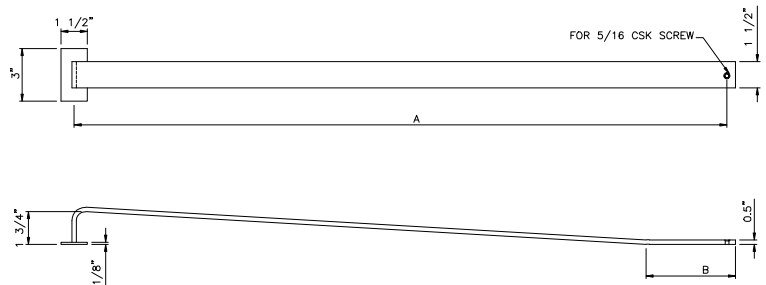

# GSH 851D GUARD BAR 1/2" X 1-1/2"

GallerySpecialty.com  
1.800.267.1236

- Single Bar C/W 1-1/2" X 3" Base Plates
- All Aluminum or Stainless Steel (Type 304)
- C28, C32D, and C32
- Specify "A", and "B"
- Surface Mounting