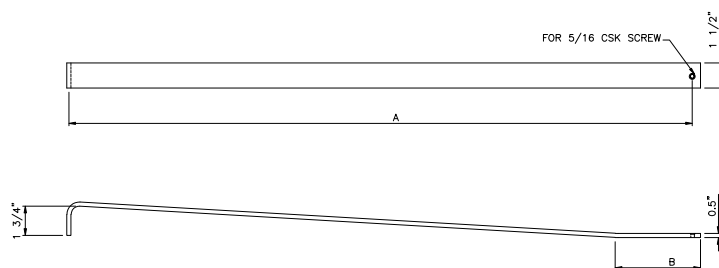

GSH 852X GUARD BAR 1/2" X 1-1/2" SINGLE BAR

GallerySpecialty.com
1.800.267.1236

- All Aluminum or Stainless Steel (Type 304)
- C28, C32D, and C32
- Specify "A", and "B"
- Surface Mounting X T.B. Mounting