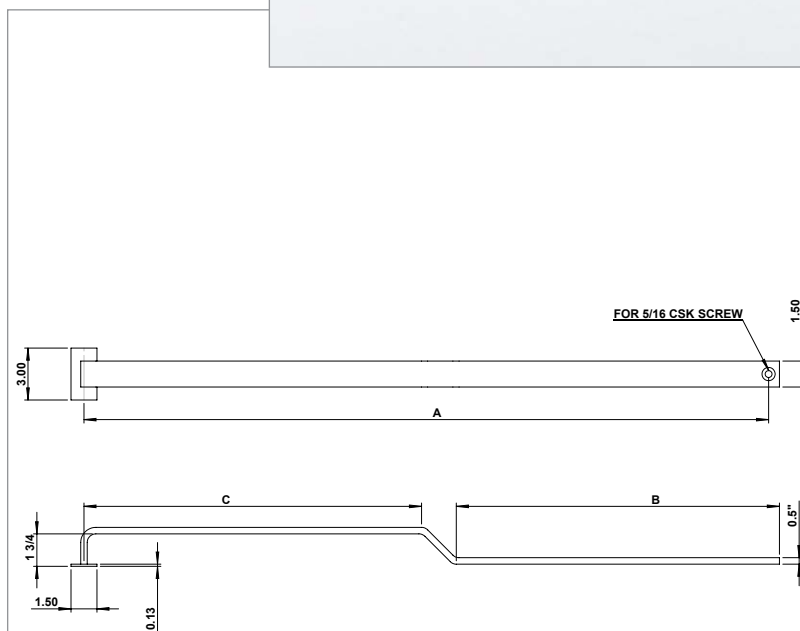

GSH 855 BUMPER BAR 1/2" X 1-1/2"

GallerySpecialty.com
1.800.267.1236

- Single Bar
- C/W 1-1/2" X 3" Base Plate
- All Aluminum or Stainless Steel (Type 304)
- C28, C32D, and C32
- Specify Size "A", "B" and "C"
- Surface Mounting X T.B. Mounting