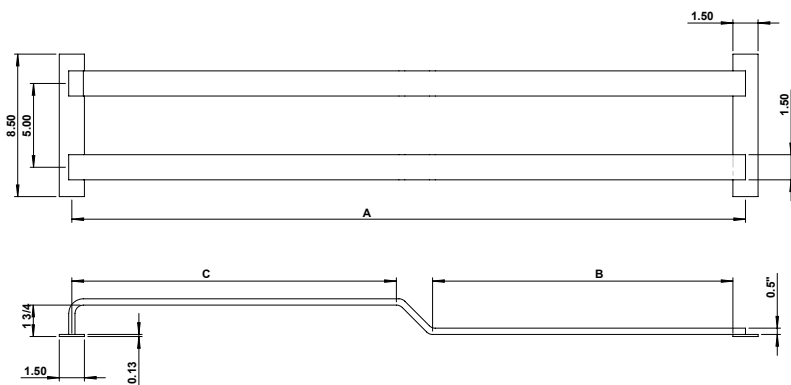

GSH 855D GUARD BAR ½" X 1-½"

GallerySpecialty.com
1.800.267.1236

- Double Bar
- C/W 1-½" X 8 ½" Base Plate
- All Aluminum or Stainless Steel (Type 304)
- C28, C32D, and C32
- Specify Size "A", "B" and "C"
- Surface Mounting