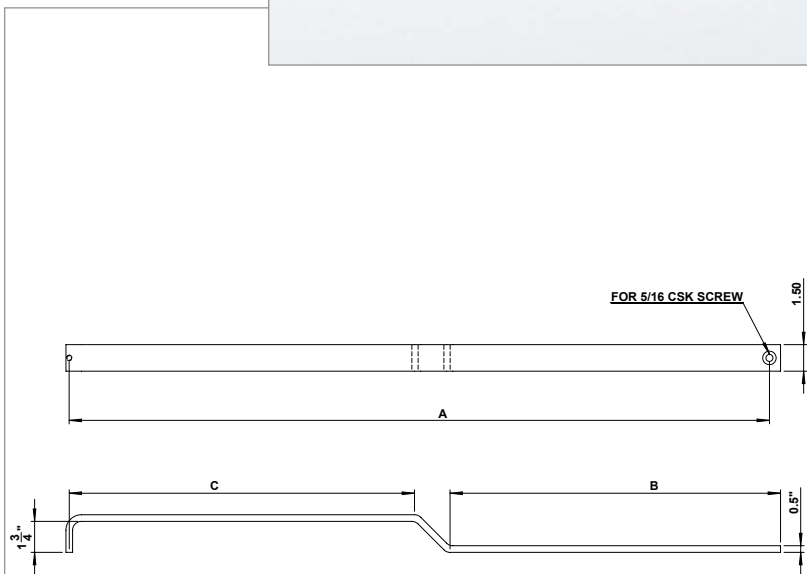

# GSH 856X GUARD BAR 1/2" X 1-1/2" SINGLE BAR

GallerySpecialty.com  
1.800.267.1236

- All Aluminum or Stainless Steel (Type 304)
- C28, C32D, and C32
- Specify Size "A", "B" and "C"
- Surface Mounting X TB Mounting