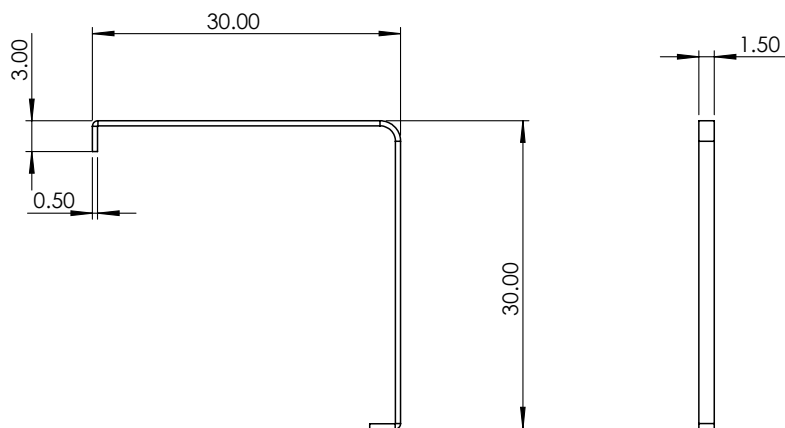

GSH FGR-601 GUIDE RAILS

Gallery™
specialty hardware ltd.

GallerySpecialty.com
1.800.267.1236

- 1/2" X 1 1/2"
- 32D (Type 304)

676 Petrolia Road, Toronto, ON, Canada M3J 2V2
Tel: 416.667.9593 Fax: 416.667.0806
Email: info@galleryspecialty.com