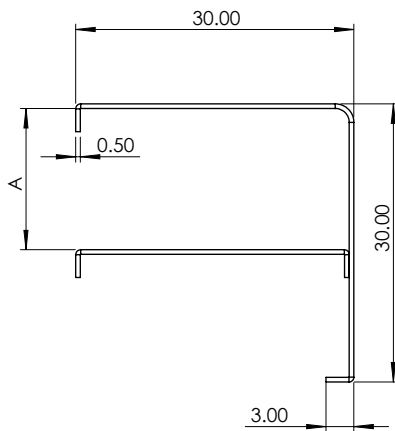

GSH FGR-602 GUIDE RAILS

GallerySpecialty.com
1.800.267.1236

- 1/2" X 1 1/2"
- 32D (Type 304)

676 Petrolia Road, Toronto, ON, Canada M3J 2V2
Tel: 416.667.9593 Fax: 416.667.0806
Email: info@galleryspecialty.com