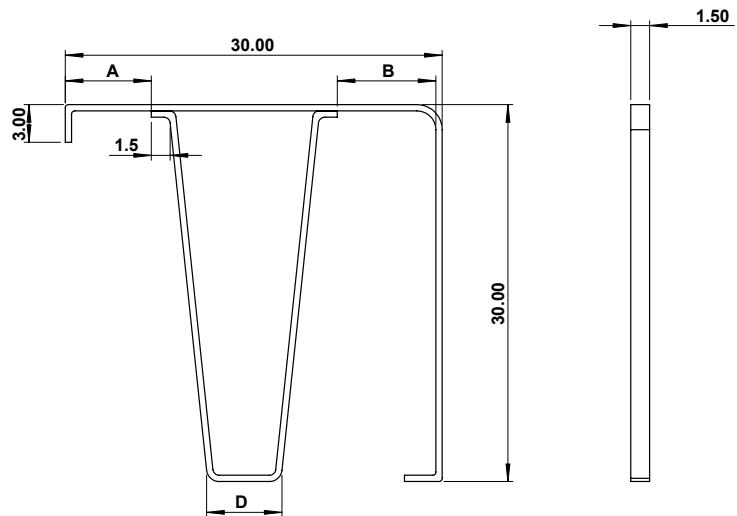

GSH FGR-603 GUIDE RAILS

GallerySpecialty.com
1.800.267.1236

- 1/2" X 1 1/2"
- 32D (Type 304)

676 Petrolia Road, Toronto, ON, Canada M3J 2V2
Tel: 416.667.9593 Fax: 416.667.0806
Email: info@galleryspecialty.com