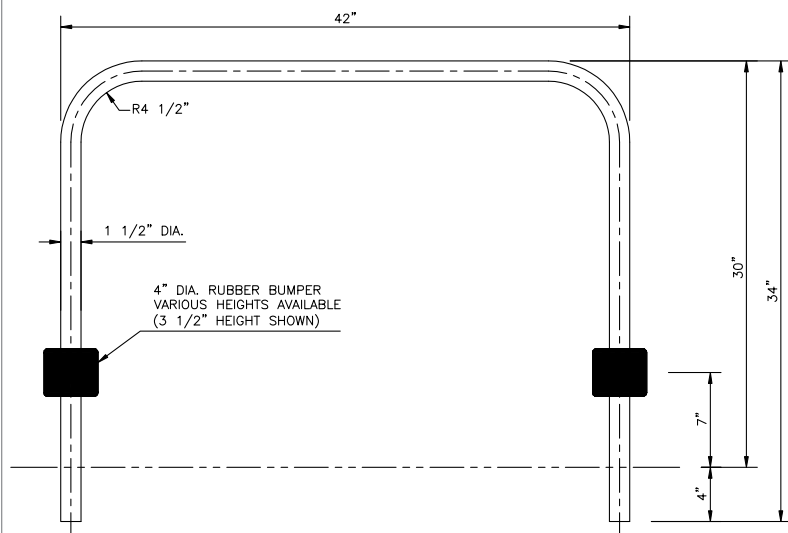

GSH GR#1 GUIDE RAIL 42" X 34" X 0/A

GallerySpecialty.com
1.800.267.1236

- Material: 1 1/2" DIA
Stainless Steel
- Finishes C32D

676 Petrolia Road, Toronto, ON, Canada M3J 2V2
Tel: 416.667.9593 Fax: 416.667.0806
Email: info@galleryspecialty.com

All product specifications are subject to change. For the most updated product features, contact our customer service department Toll Free at 1.800.267.1236

©2019 Gallery Specialty Hardware Ltd.