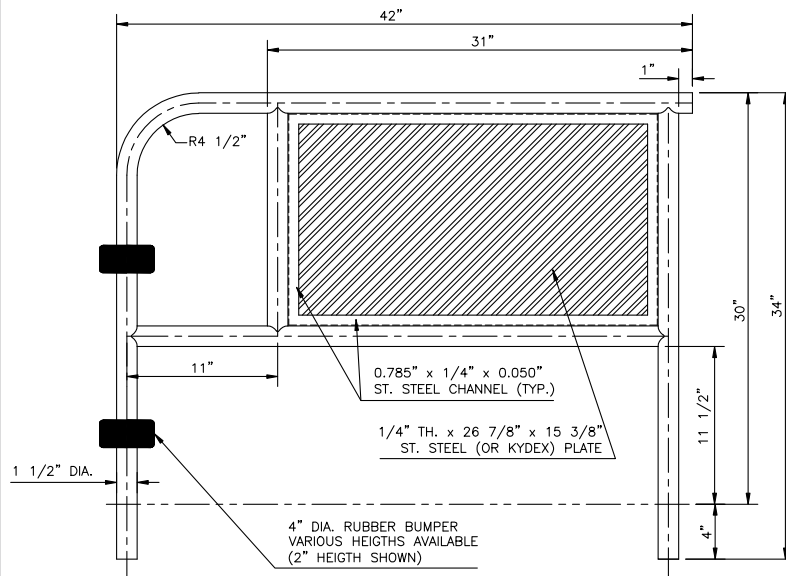

# GSH GR#10 GUIDE RAIL 42" X 34"

GallerySpecialty.com  
1.800.267.1236

- Material: 1 1/2" DIA  
Stainless Steel
- Finishes C32D

676 Petrolia Road, Toronto, ON, Canada M3J 2V2  
Tel: 416.667.9593 Fax: 416.667.0806  
Email: info@galleryspecialty.com