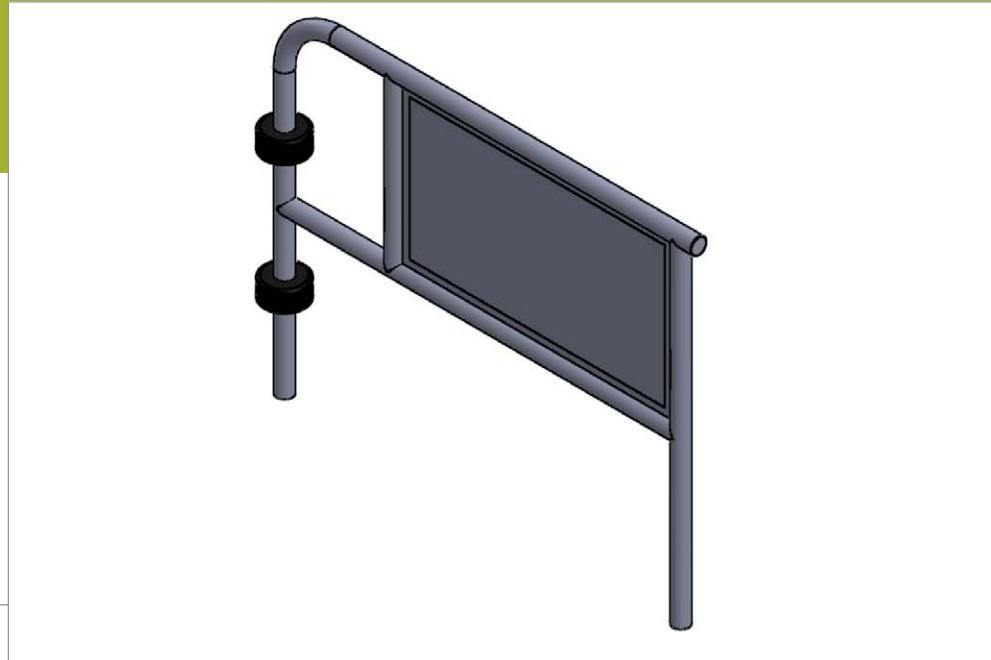

# GSH GR#10 GUIDE RAIL 42" X 34"

GallerySpecialty.com  
1.800.267.1236

- Material: 1 1/2" DIA  
Stainless Steel
- Finishes C32D

676 Petrolia Road, Toronto, ON, Canada M3J 2V2  
Tel: 416.667.9593 Fax: 416.667.0806  
Email: info@galleryspecialty.com