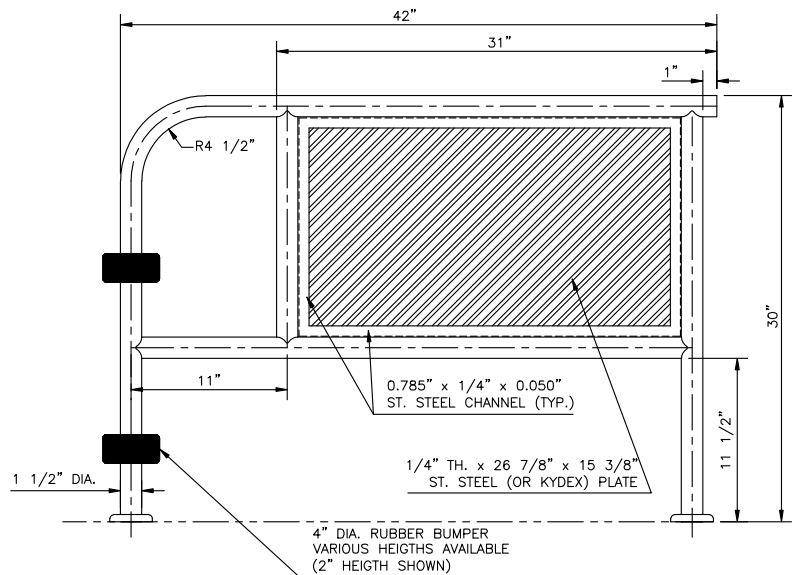

# GSH GR#10F GUIDE RAIL 42" 30"

GallerySpecialty.com  
1.800.267.1236

- Material: 1 1/2" DIA  
Stainless Steel
- Finishes C32D

676 Petrolia Road, Toronto, ON, Canada M3J 2V2  
Tel: 416.667.9593 Fax: 416.667.0806  
Email: info@galleryspecialty.com