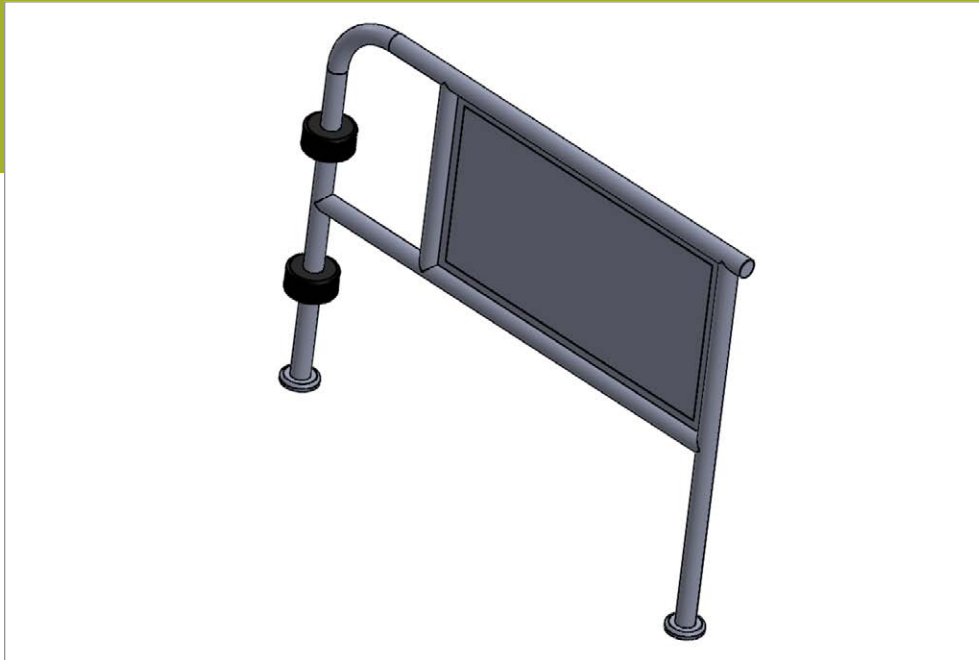

# GSH GR#10F GUIDE RAIL 42" 30"

GallerySpecialty.com  
1.800.267.1236

- Material: 1 1/2" DIA  
Stainless Steel
- Finishes C32D

676 Petrolia Road, Toronto, ON, Canada M3J 2V2  
Tel: 416.667.9593 Fax: 416.667.0806  
Email: info@galleryspecialty.com