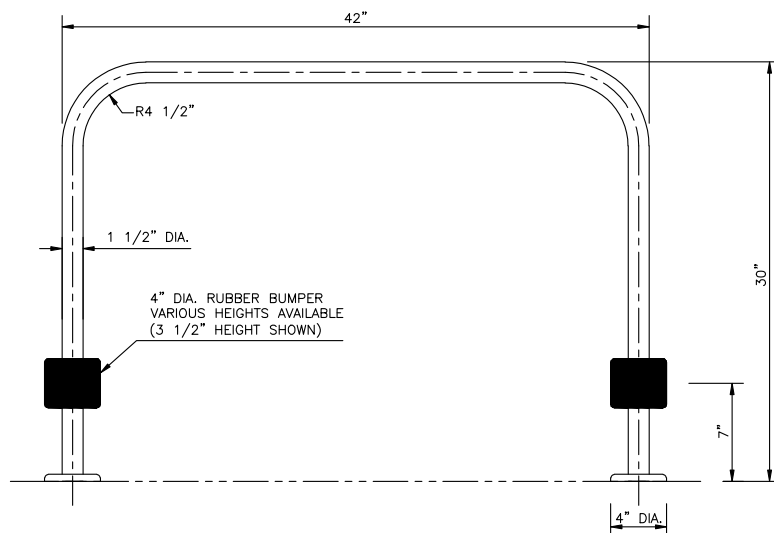

GSH GR#1F GUIDE RAIL 42" X 30" O/A

Gallery™
specialty hardware ltd.

GallerySpecialty.com

1.800.267.1236

- Material: 1 1/2" DIA
Stainless Steel
- Finishes C32D

676 Petrolia Road, Toronto, ON, Canada M3J 2V2
Tel: 416.667.9593 Fax: 416.667.0806
Email: info@galleryspecialty.com