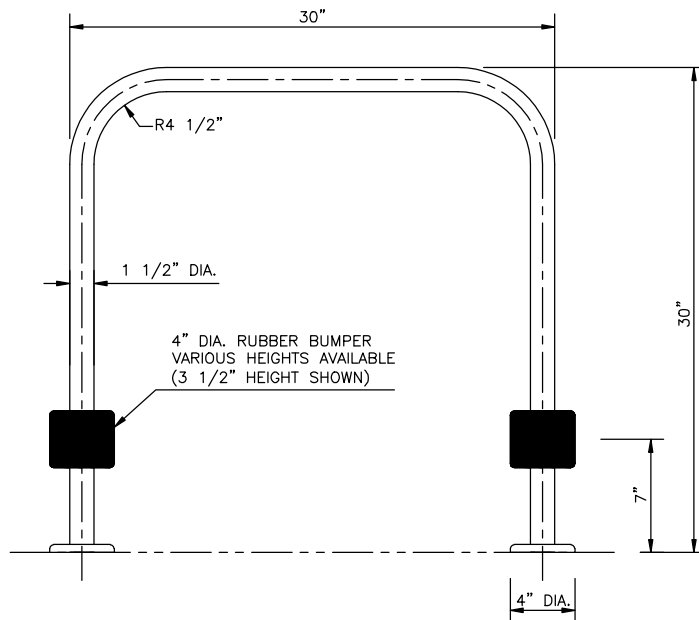

GSH GR#2F GUIDE RAIL 30" X 30" O/A

Gallery™
specialty hardware ltd.

GallerySpecialty.com
1.800.267.1236

- Material: 1 1/2" DIA
Stainless Steel
- Finishes C32D

676 Petrolia Road, Toronto, ON, Canada M3J 2V2
Tel: 416.667.9593 Fax: 416.667.0806
Email: info@galleryspecialty.com