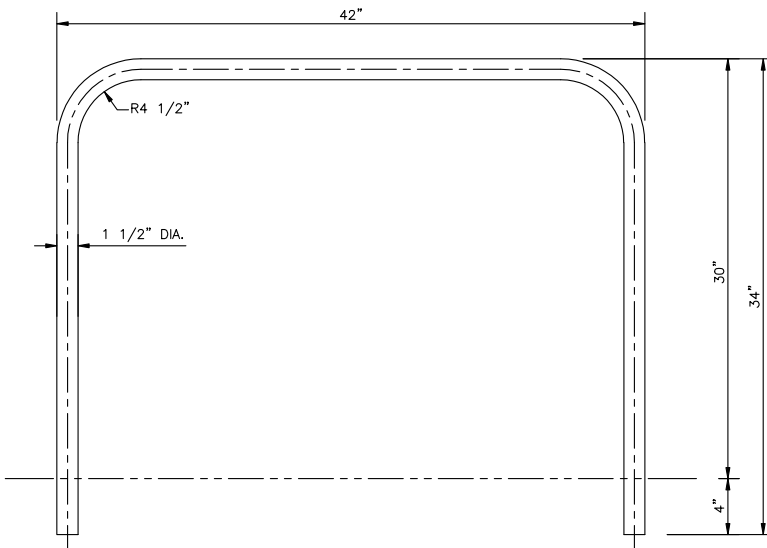

GSH GR#3 GUIDE RAIL 42" X 34" O/A

GallerySpecialty.com
1.800.267.1236

- Material: 1 1/2" DIA
Stainless Steel
- Finishes C32D

676 Petrolia Road, Toronto, ON, Canada M3J 2V2
Tel: 416.667.9593 Fax: 416.667.0806
Email: info@galleryspecialty.com