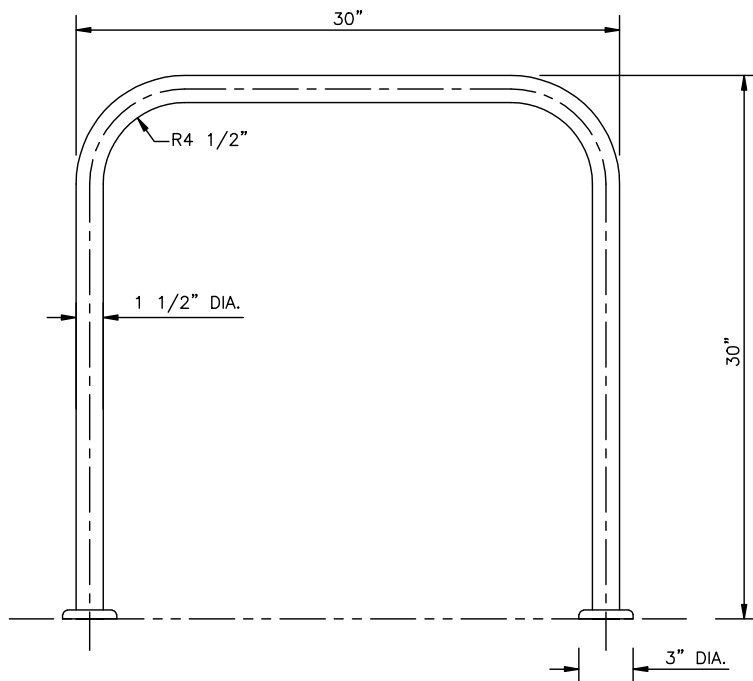

GSH GR#4F GUIDE RAIL 30" X 30" O/A

Gallery™
specialty hardware ltd.

GallerySpecialty.com
1.800.267.1236

- Material: 1 1/2" DIA
Stainless Steel
- Finishes C32D

676 Petrolia Road, Toronto, ON, Canada M3J 2V2
Tel: 416.667.9593 Fax: 416.667.0806
Email: info@galleryspecialty.com