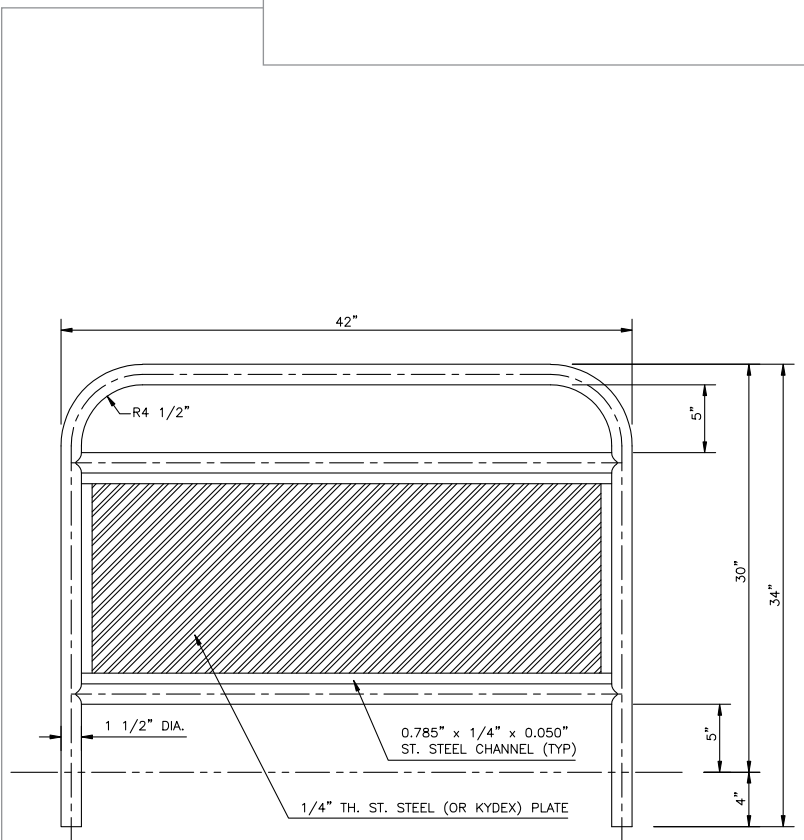

GSH GR#5 GUIDE RAIL 42" X 34" O/A

GallerySpecialty.com
1.800.267.1236

- Material: 1 1/2" DIA
Stainless Steel
- Finishes C32D

676 Petrolia Road, Toronto, ON, Canada M3J 2V2
Tel: 416.667.9593 Fax: 416.667.0806
Email: info@galleryspecialty.com