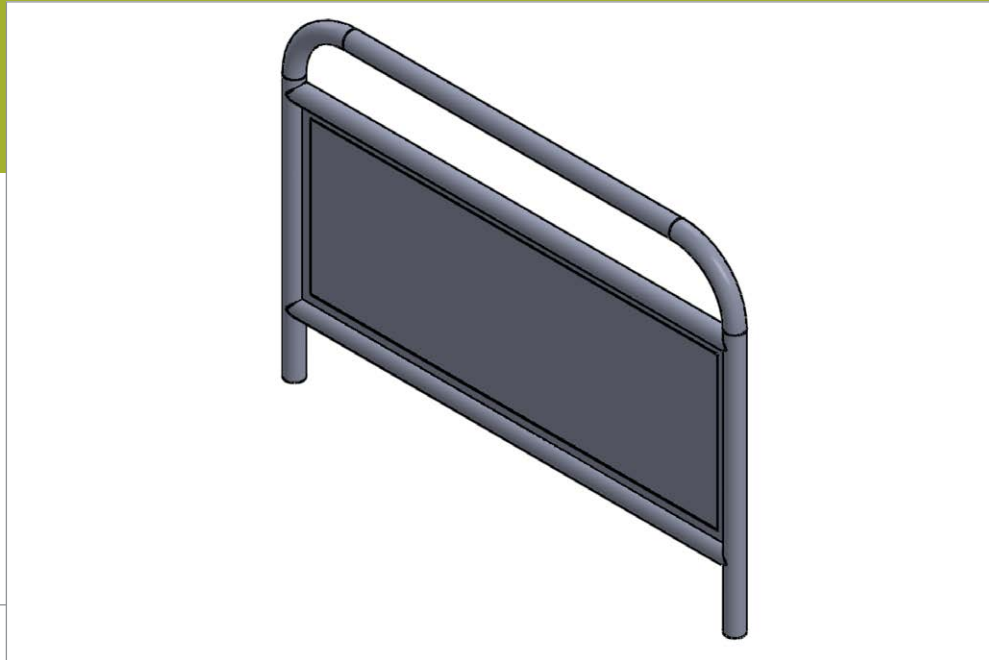

GSH GR#5 GUIDE RAIL 42" X 34" O/A

GallerySpecialty.com
1.800.267.1236

- Material: 1 1/2" DIA
Stainless Steel
- Finishes C32D

676 Petrolia Road, Toronto, ON, Canada M3J 2V2
Tel: 416.667.9593 Fax: 416.667.0806
Email: info@galleryspecialty.com