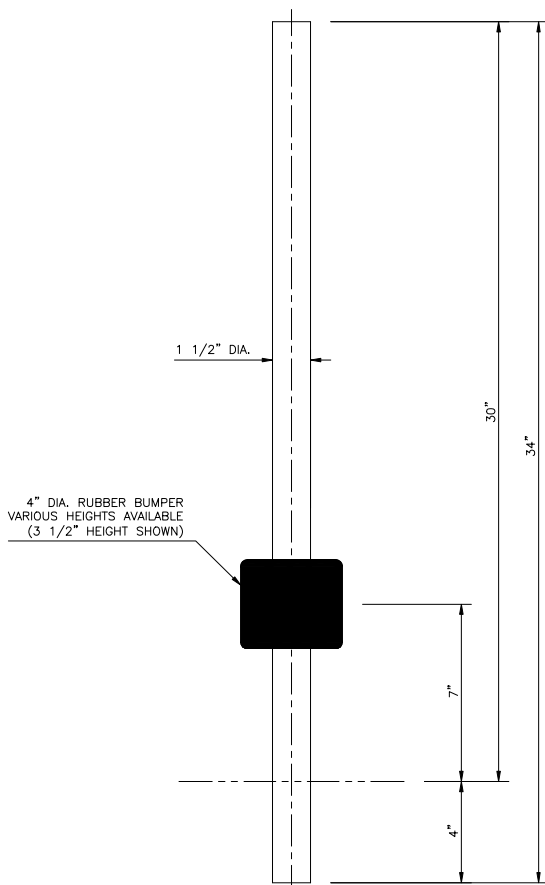

# GSH GR#9 GUIDE RAIL 34" HIGH

GallerySpecialty.com  
1.800.267.1236

- Material: 1 1/2" DIA  
Stainless Steel
- Finishes C32D

676 Petrolia Road, Toronto, ON, Canada M3J 2V2  
Tel: 416.667.9593 Fax: 416.667.0806  
Email: [info@galleryspecialty.com](mailto:info@galleryspecialty.com)