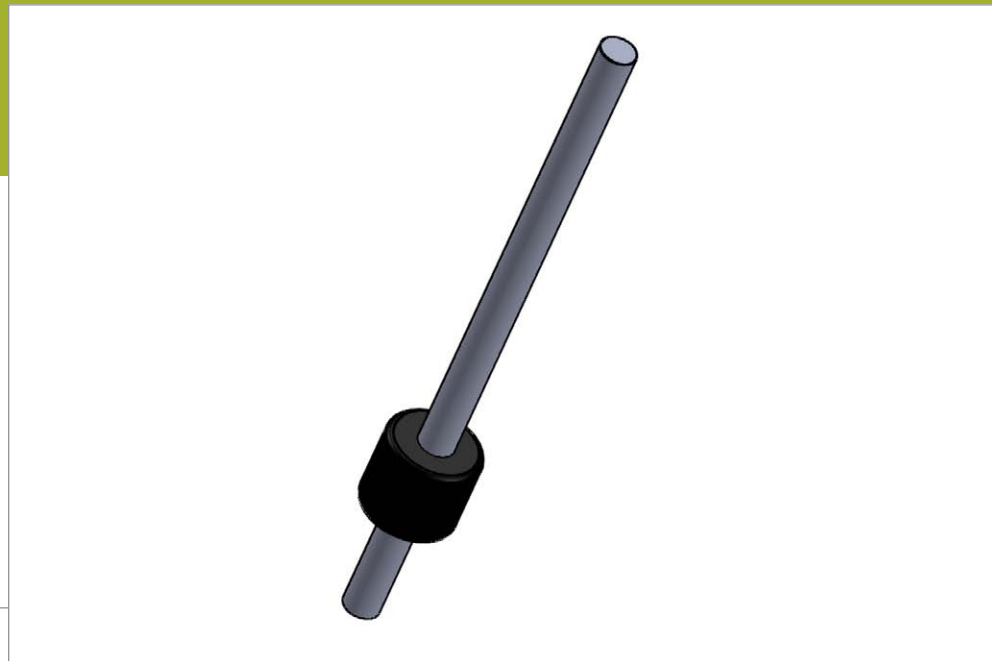

# GSH GR#9 GUIDE RAIL 34" HIGH

GallerySpecialty.com  
1.800.267.1236

- Material: 1 1/2" DIA  
Stainless Steel
- Finishes C32D

676 Petrolia Road, Toronto, ON, Canada M3J 2V2  
Tel: 416.667.9593 Fax: 416.667.0806  
Email: [info@galleryspecialty.com](mailto:info@galleryspecialty.com)