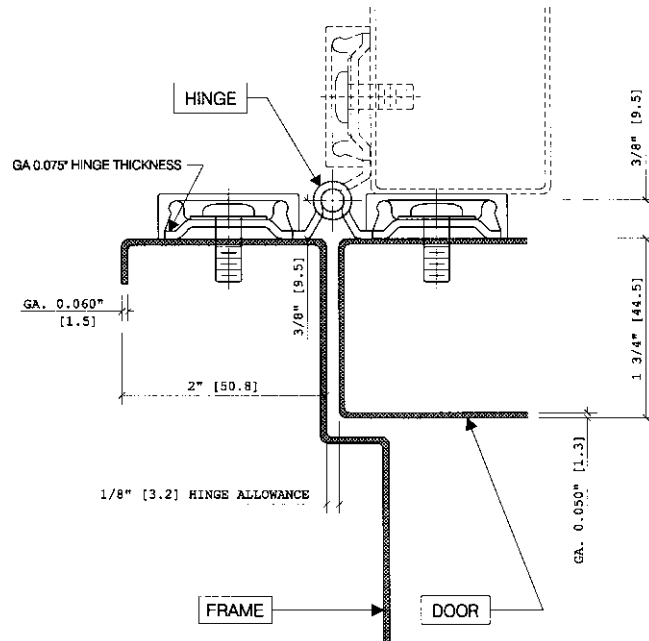

CH947 FULL SURFACE

Gallery™
specialty hardware ltd.

GallerySpecialty.com
1.800.267.1236

- For Doors Weighing up to 600 pounds
- Non Handed
- 48" Maximum Door Width
- Bevel or Square Edge Door
- Brushed Aluminum leaf cover
- Standard Lengths 6'8" to 7'2", 8' and 10'
- Standard Mounting Hardware
- #10 x 1/2" Self Drilling and Tapping Screws
- #10 x 1" Wood Screws
- Material 947-Cold Rolled Steel
- Fire Rating ULC up to 3 hours
- Finishes 947
- BHMA 600
- US Number USP