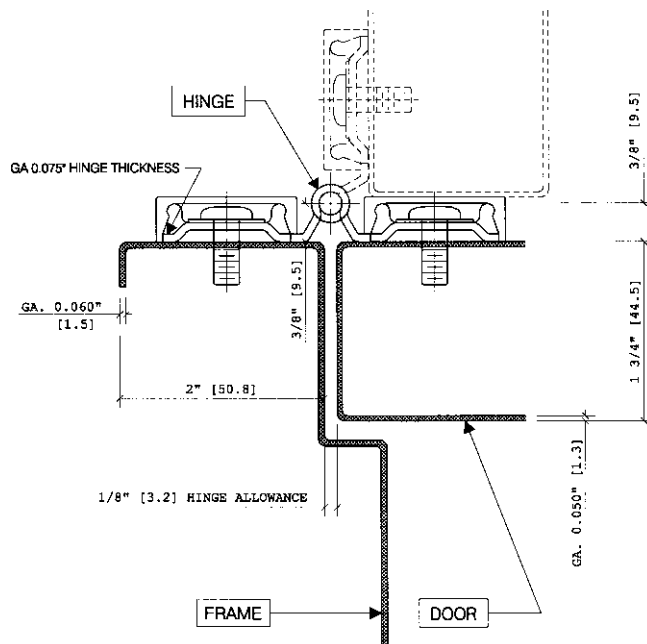

CH947 FULL SURFACE

Gallery™
specialty hardware ltd.

GallerySpecialty.com
1.800.267.1236

- For Doors Weighing up to 600 pounds
- Non Handed
- 48" Maximum Door Width
- Bevel or Square Edge Door
- Brushed Aluminum leaf cover
- Standard Lengths 6'8" to 7'2", 8' and 10'
- Standard Mounting Hardware
- #10 x 1/2" Self Drilling and Tapping Screws
- #10 x 1" Wood Screws
- Material 947-Cold Rolled Steel
- Fire Rating ULC up to 3 hours
- Finishes 947
- BHMA 600
- US Number USP