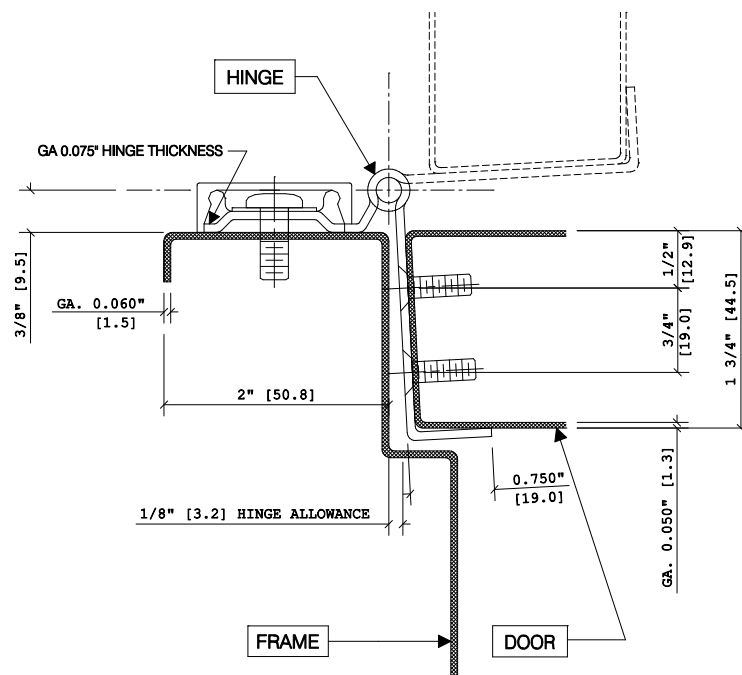

CH955 HALF MORTISE WITH GUARD

GallerySpecialty.com

1.800.267.1236

- For Doors Weighing up to 600 pounds
- Non Handed
- 48" Maximum Door Width
- Bevel or Square Edge Door
- Brushed Aluminum leaf cover
- Standard Lengths 6'8" to 7'2", 8' and 10'
- Standard Mounting Hardware
- #10 x 1/2" Self Drilling and Tapping Screws
- #10 x 1" Wood Screws
- Material 955-14 Gauge Type 304 Stainless Steel
- Fire Rating ULC Up to 3 hours
- Finishes 955
- BHMA 630
- US Number US32D