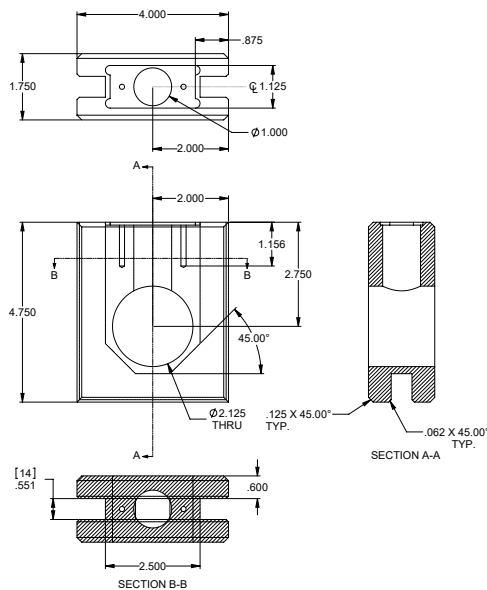

# PATCH FITTING FOR CYLINDRICAL DEADBOLT

**Gallery™**  
specialty hardware ltd.

GallerySpecialty.com  
1.800.267.1236

- Fits Standard Deadbolt with 2 1/8" prep

676 Petrolia Road, Toronto, ON, Canada M3J 2V2  
Tel: 416.667.9593 Fax: 416.667.0806  
Email: info@galleryspecialty.com