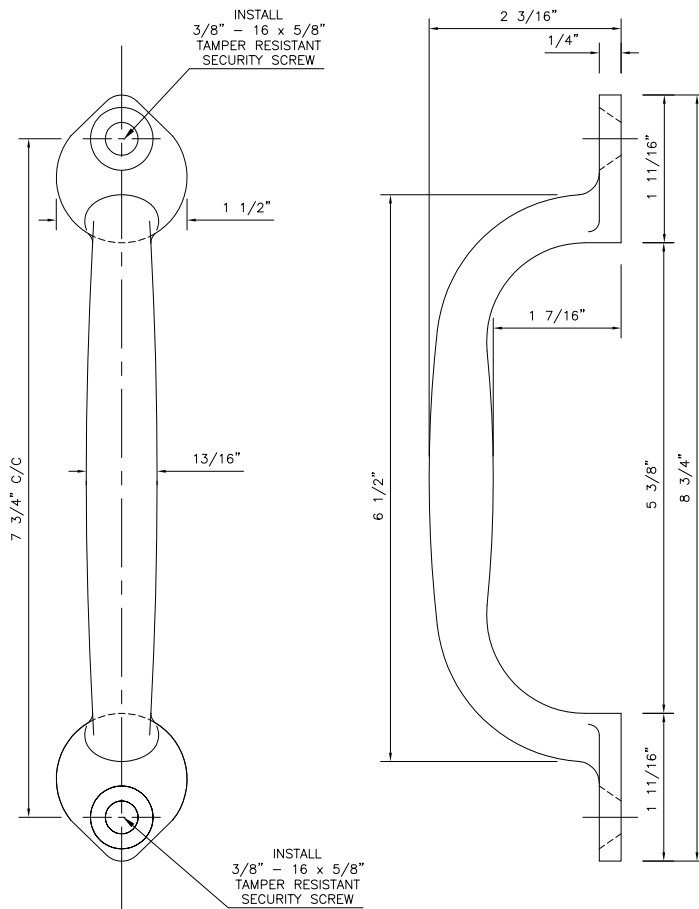

GSH 920 SURFACE PULL

GallerySpecialty.com
1.800.267.1236

- Cast
- Surface Pull
- 32D

676 Petrolia Road, Toronto, ON, Canada M3J 2V2
Tel: 416.667.9593 Fax: 416.667.0806
Email: info@galleryspecialty.com

All product specifications are subject to change. For the most updated product features, contact our customer service department Toll Free at 1.800.267.1236